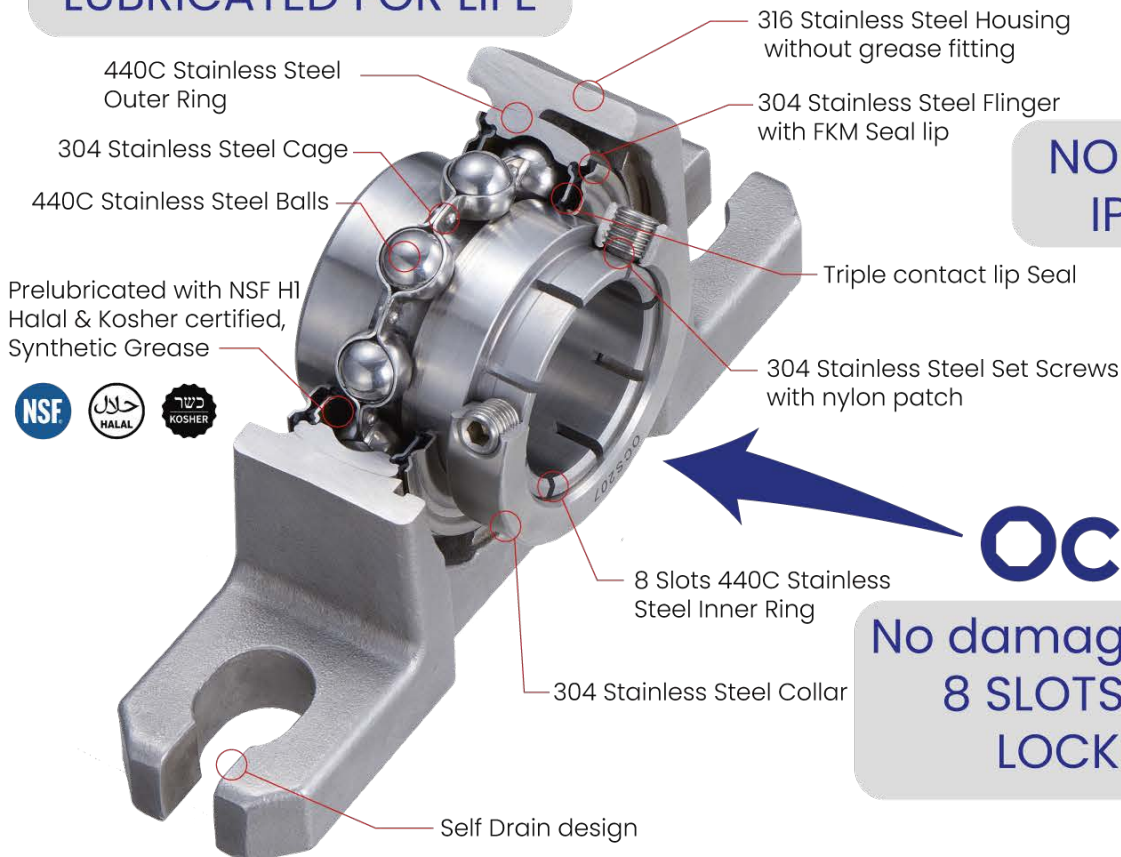

Saniline

NEW WASH DOWN STAINLESS BEARING UNITS

LUBRICATED FOR LIFE

NO WATER INGRESS IP69K CERTIFIED

OCCLOC™

No damage to the shafting 8 SLOTS CONCENTRIC LOCKING SYSTEM

STAND-OFF HOUSINGS FOR CIP (CLEAN-IN-PLACE)

STAINLESS STEEL SAFTY COVER EASY ON AND OFF

Scan QR code to connect to the information on site.